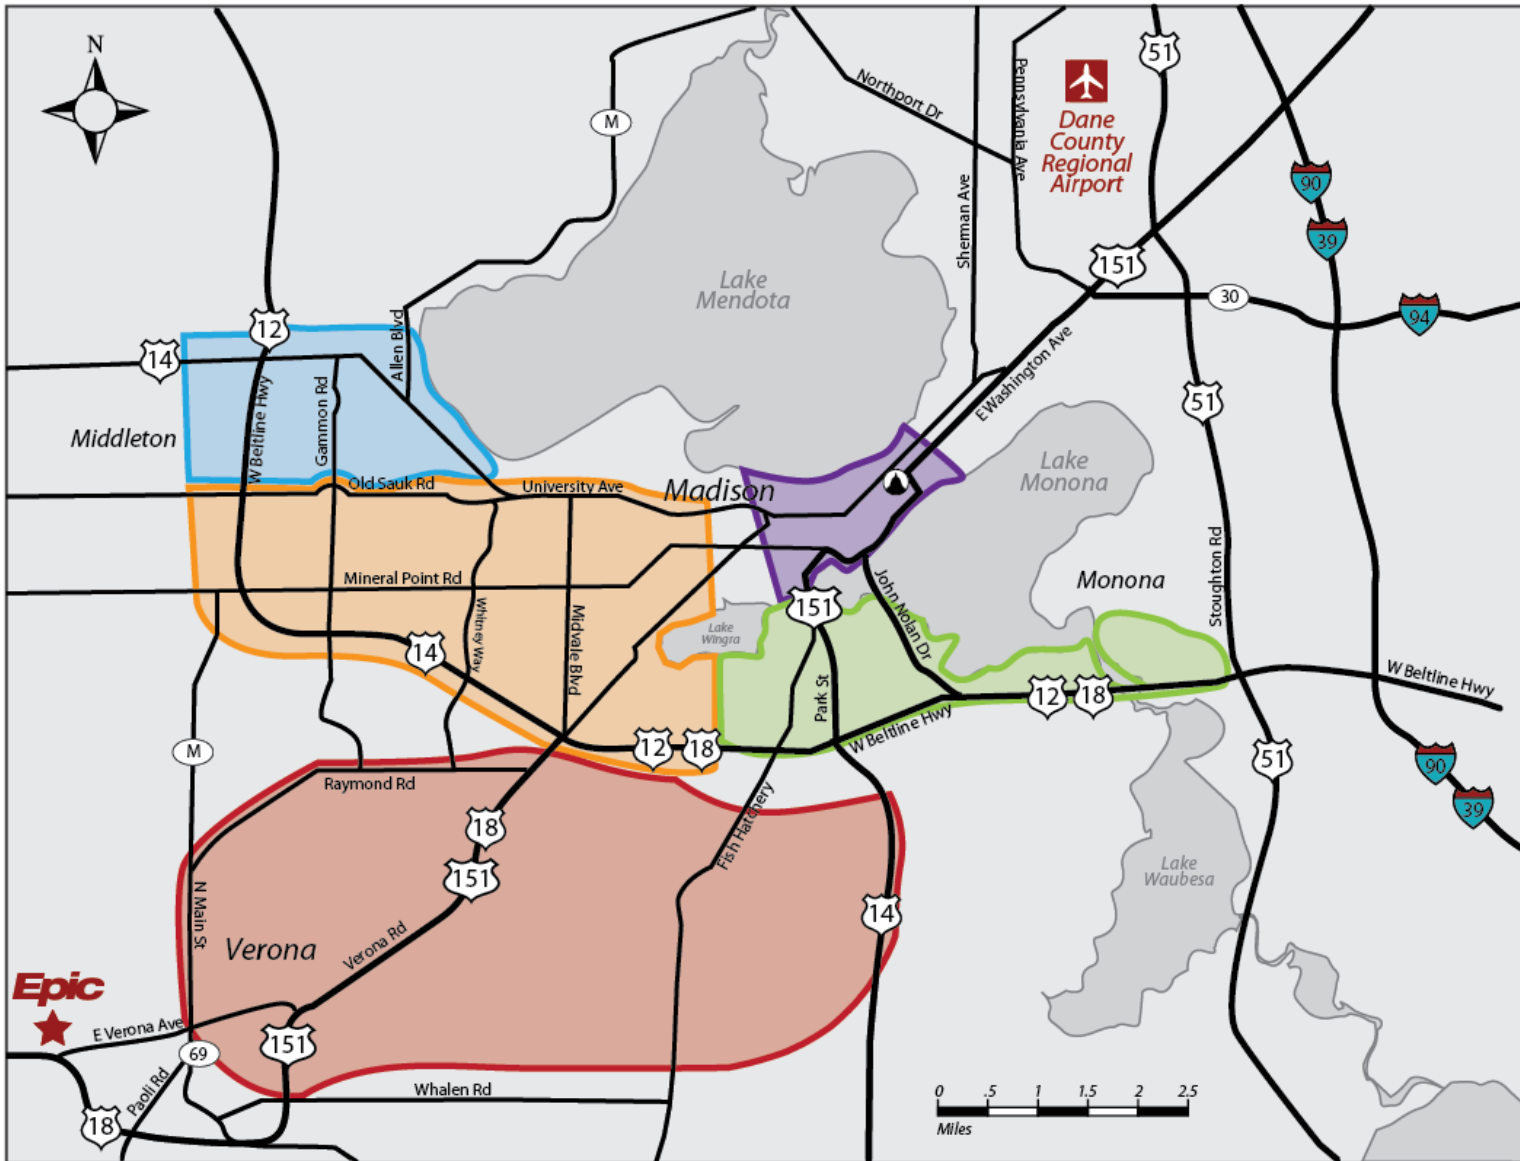

MADISON AREA HOTELS: AN EPIC GUIDE Updated May 2018

The following is a list of hotels in and around Verona and the surrounding Madison area. All reservations **must** be made using the links and/or codes below or by calling the hotel directly to request and receive the Epic rate and included amenities, including shuttles. Please verify shuttle service upon making reservations.

- Verona Area**
- Middleton**
- Downtown**
- West Madison**
- South Madison**

(CTRL + click for exact hotel locations)

Please note: This is not a comprehensive list of all hotels in the Madison area. For more lodging options, please visit the website for the [Greater Madison Chamber of Commerce](#).